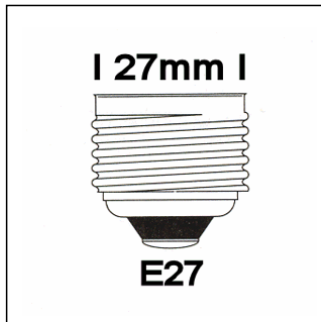

E27 GLS CorePro LEDbulb ND 18.5w = 120w 2700K /827 230v PHILIPS

no contractual picture

Manufacturer : **PHILIPS**
sense and simplicity

6010100701676

Lamp Wattage :	18.5 w
Input voltage :	220-240 v
Beam Angle :	200 D
Luminous Flux :	2000 Lm
Life :	15000 H
Dimmable :	NO
Lampholder :	E27
Power supply :	french sector
Color rendering indice (80
Equivalency :	120 w
Power factor :	0.5
Switching cycle :	50000
Diameter :	69 mm
Overall length :	132 mm
Glass shade :	Opal
Color temperature :	2700 °K

Technology :	LED
Illumination color :	Warm White
Luminous Efficacy Rate	108.11 Lm/w
Weight (Kgs) :	0.120
Packing :	6

 Product subjected to the eco-contribution

Discover Corepro LEDlamps the new entry level Philips! These lamps have the benefits of LED technology to achieve 80% energy savings. They have a lifespan of between 15 000 and 25 000 are not dimmable. The Corepro LEDlamps are perfectly interchangeable with incandescent or halogen, and spread a warm light with a CRI of more than 80 colors.